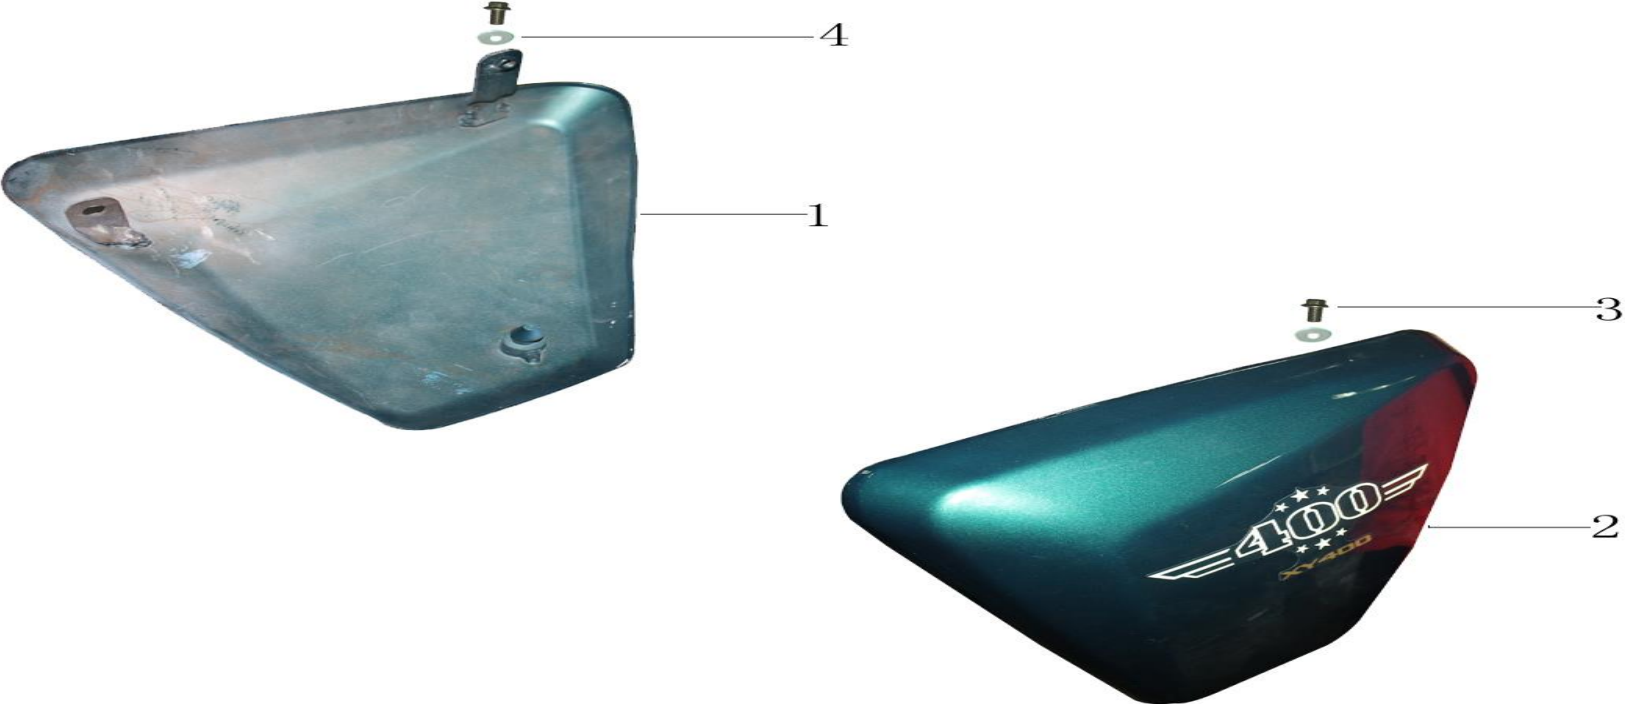

F-6 : SIDE COVER

NO	PARTCODE	DESCRIPTION	QTY	REMARK
1	53032826	Cover frame R	1	
2	53022789	Cover frame, L	1	
3	72011235	Bolt M6×12	2	
4	72040197	Washer 6	2