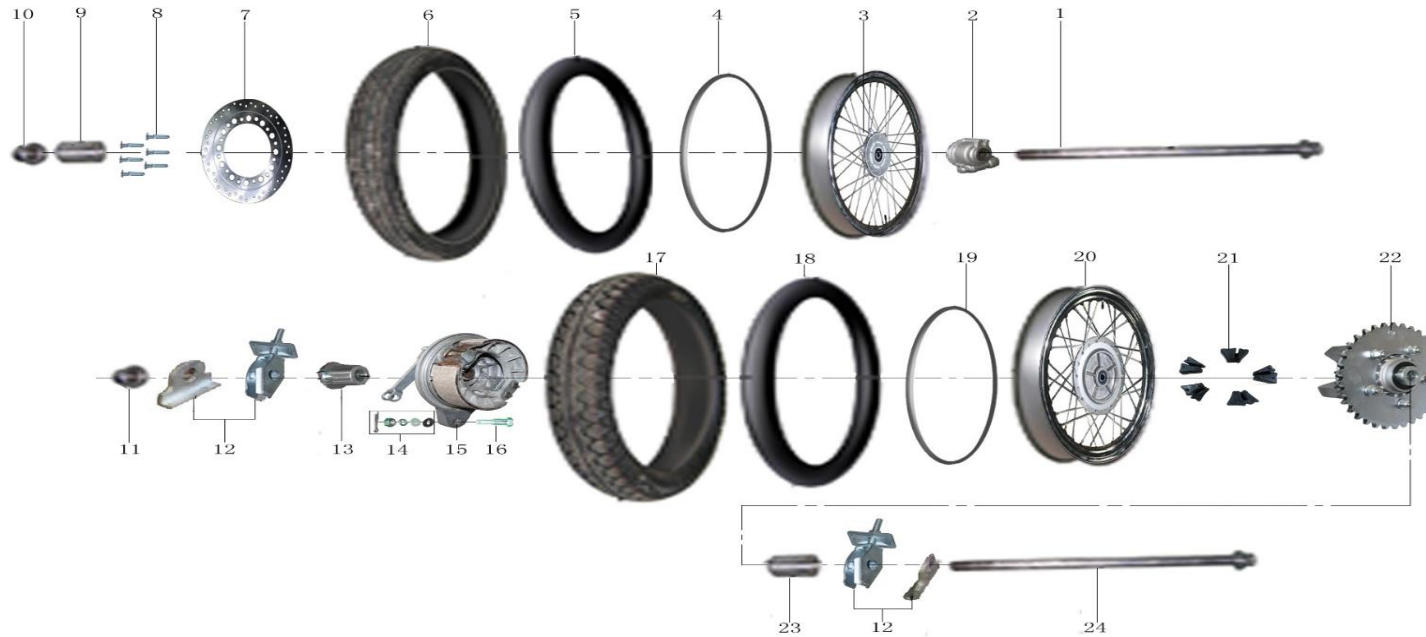

F-14 : F.WHEEL/ RR.WHEEL

NO	PARTCODE	DESCRIPTION	QTY	REMARK
1	70050106	Front wheel spindle	1	
2	54110114	Speedometer, front wheel	1	
3	54010224	Front wheel rim assy	1	
4	54090019	Flap, front wheel	1	
5	54070047	Inner tube, front wheel	1	
6	54050201	Shoe, front wheel	1	
7	55030154	Front brake disk	1	
8	72030643	Screw M8×25	6	
9	70060161	Front wheel bush, R	1	
10	72020324	Nut M14×1.5	1	
11	72020385	Nut M16×1.5	1	
12	54140108	Chain adjuster assy, L	2	
13	70070227	Rear wheel bush, R	1