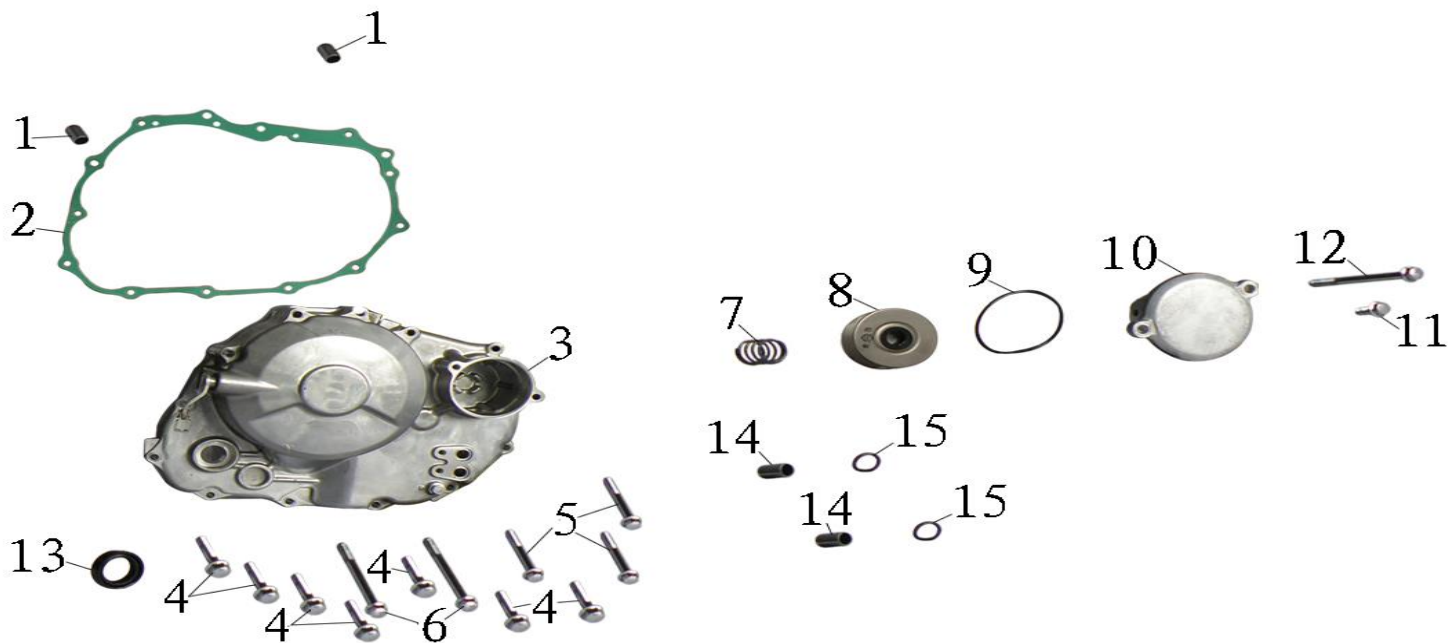

E-13 : R.CRANKCASE COVER

NO	PARTCODE	DESCRIPTION	QTY	REMARK
1	72060012	DOWEL PIN 8 X 14	2	
2	72130396	RIGHT CRANKCASE COVER GASKET	1	
3	13010899	RIGHT CRANKCASE COVER	1	
4	72010387	BOLT M6 X 28	7	
5	72010390	BOLT M6 X 45	3	
6	72010392	BOLT M6 X 65	2	
7	72120087	SPRING, OIL FILTER	1	
8	20030010	OIL FILTER	1	
9	72150128	ORING	1	
10	14090017	OIL FILTER COVER	1	
11	72010157	BOLT M6 X 16	1	
12	72010599	BOLT M6 X 75	1	
13	72110100	OIL SEAL 20 X 30 X 7	1	
14	72060092	DOWEL PIN 10 X 16	2	
15	72150129	ORING	2