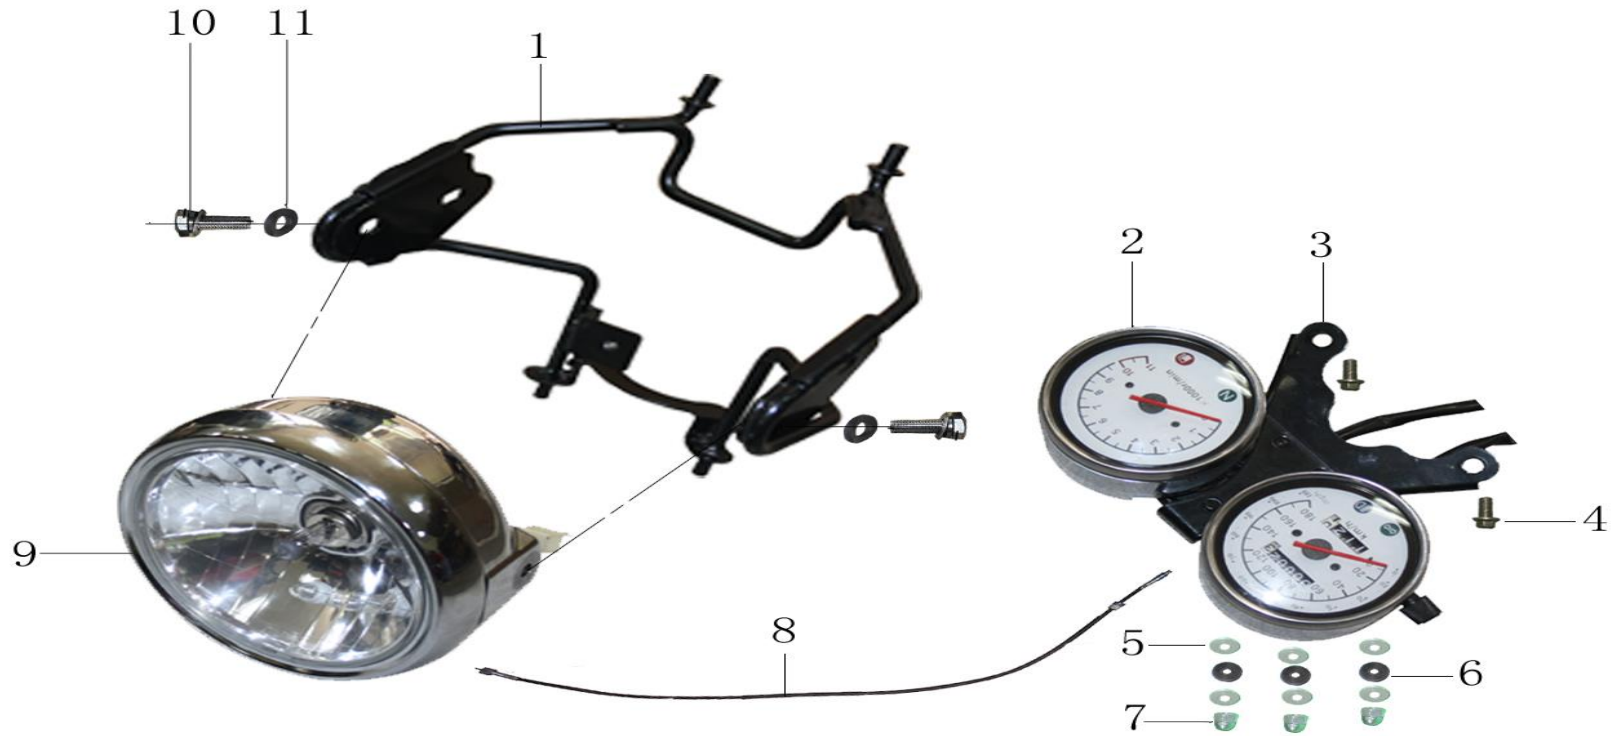

E-14 : ENGINE ASSY

NO	PARTCODE	DESCRIPTION	QTY	REMARK
1		ENGINE ASSY	1	
2	73032012	BRACKET, DRIVEN CHAIN	1	
3	14021049	COVER	1	
4	72011943	BOLT M6 X 30	1	
5	72011944	BOLT M6 X 40	1	

CHASSIS PART

F-1 : METER/FRONT HEADLIGHT