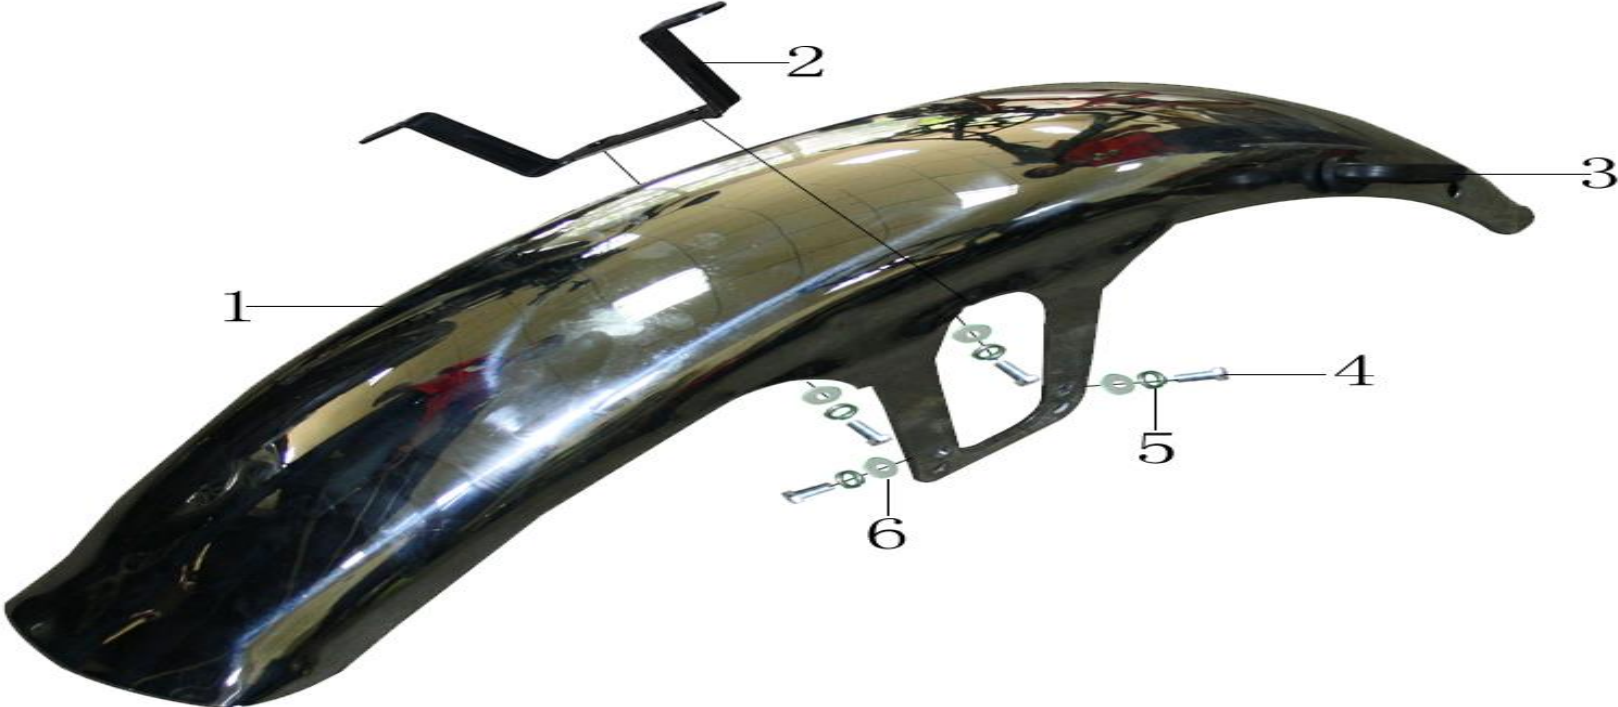

F-7 : FRONT FENDER

NO	PARTCODE	DESCRIPTION	QTY	REMARK
1	53012386	Front fender	1	53012572
2	73270048	Front license bracket	1	
3	73012328	Protective line ring	1	
4		Bolt	4	
5		Spring Washer	4	
6		Plain Washer	4