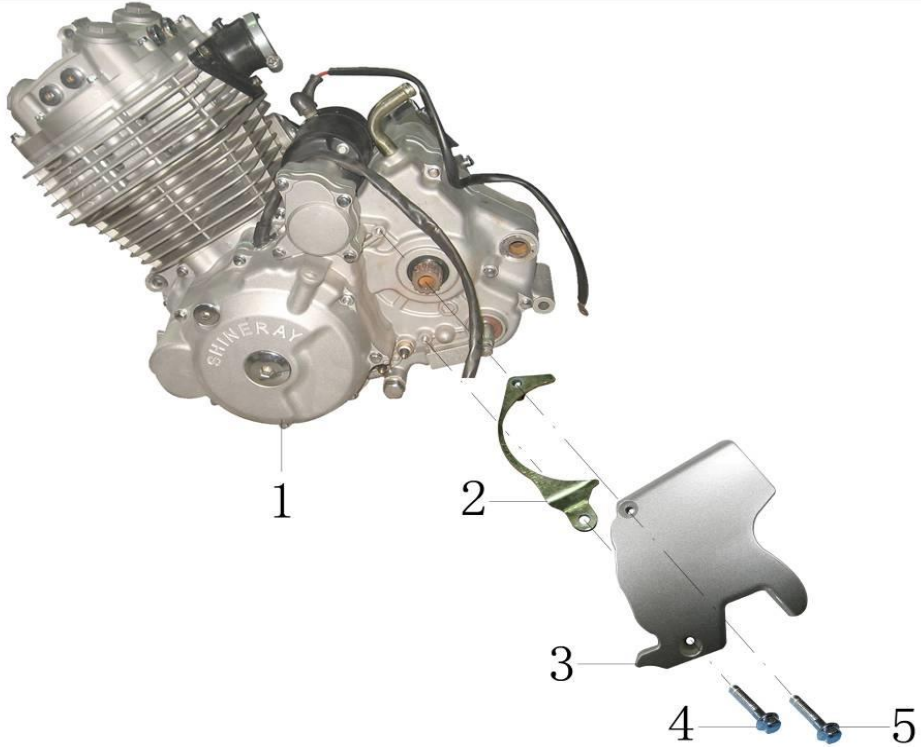

E-14 : ENGINE ASSY

NO	PARTCODE	DESCRIPTION	QTY	REMARK
1		ENGINE ASSY	1	
2	73032012	BRACKET, DRIVEN CHAIN	1	
3	14021049	COVER	1	
4	72011943	BOLT M6 X 30	1	
5	72011944	BOLT M6 X 40	1