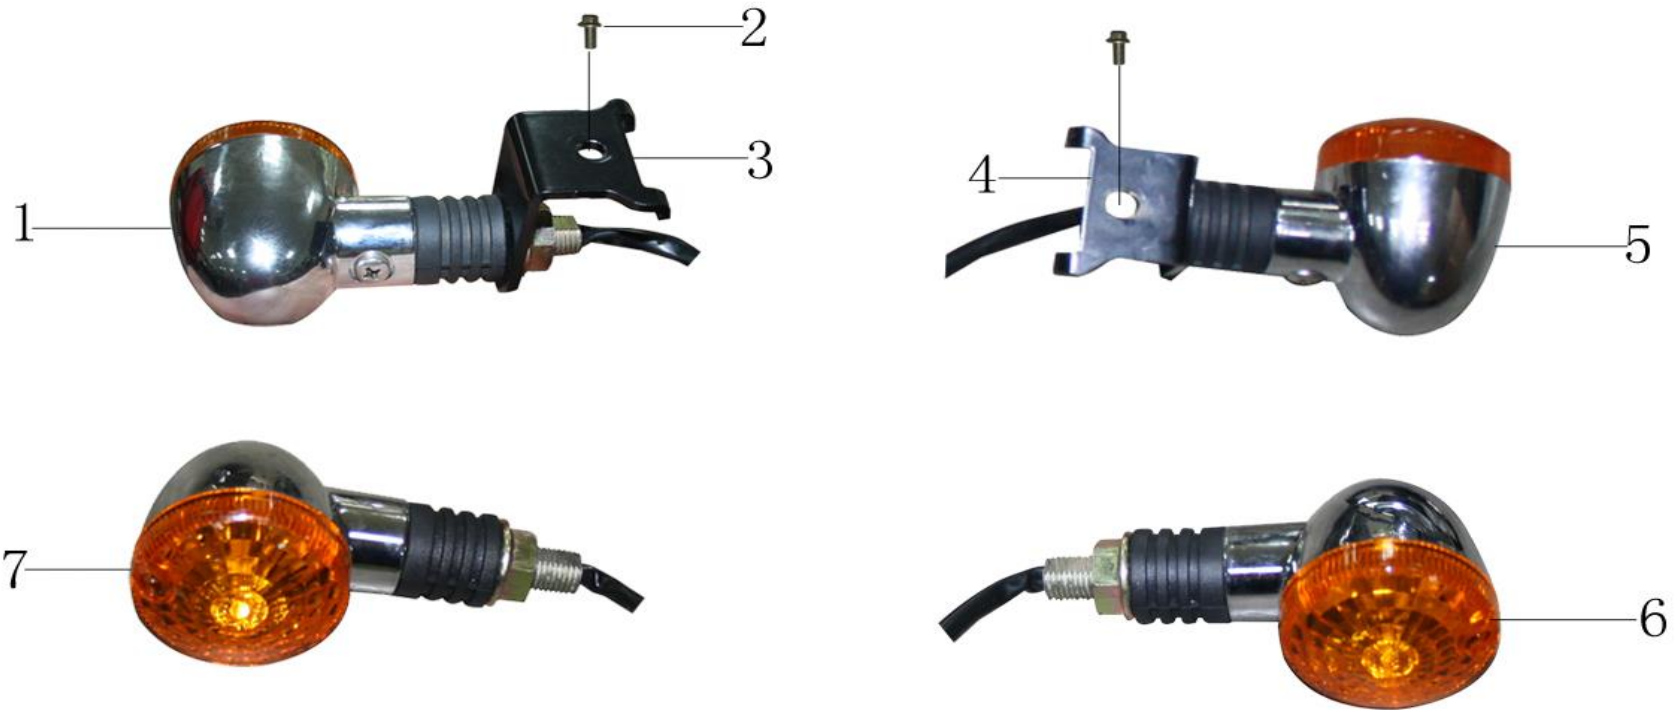

F-2 : TURN LAMP

NO	PARTCODE	DESCRIPTION	QTY	REMARK
1	32040194	Turn signal lamp, rear R	1	
2	72011235	Bolt M6×12	2	
3	73230156	Mounting bracket, TSL rear R	1	
4	73230155	Mounting bracket, TSL rear L	1	
5	32050194	Turn signal lamp, rear L	1	
6	32030225	Turn signal lamp front L	1	
7	32020225	Turn signal lamp front R	1