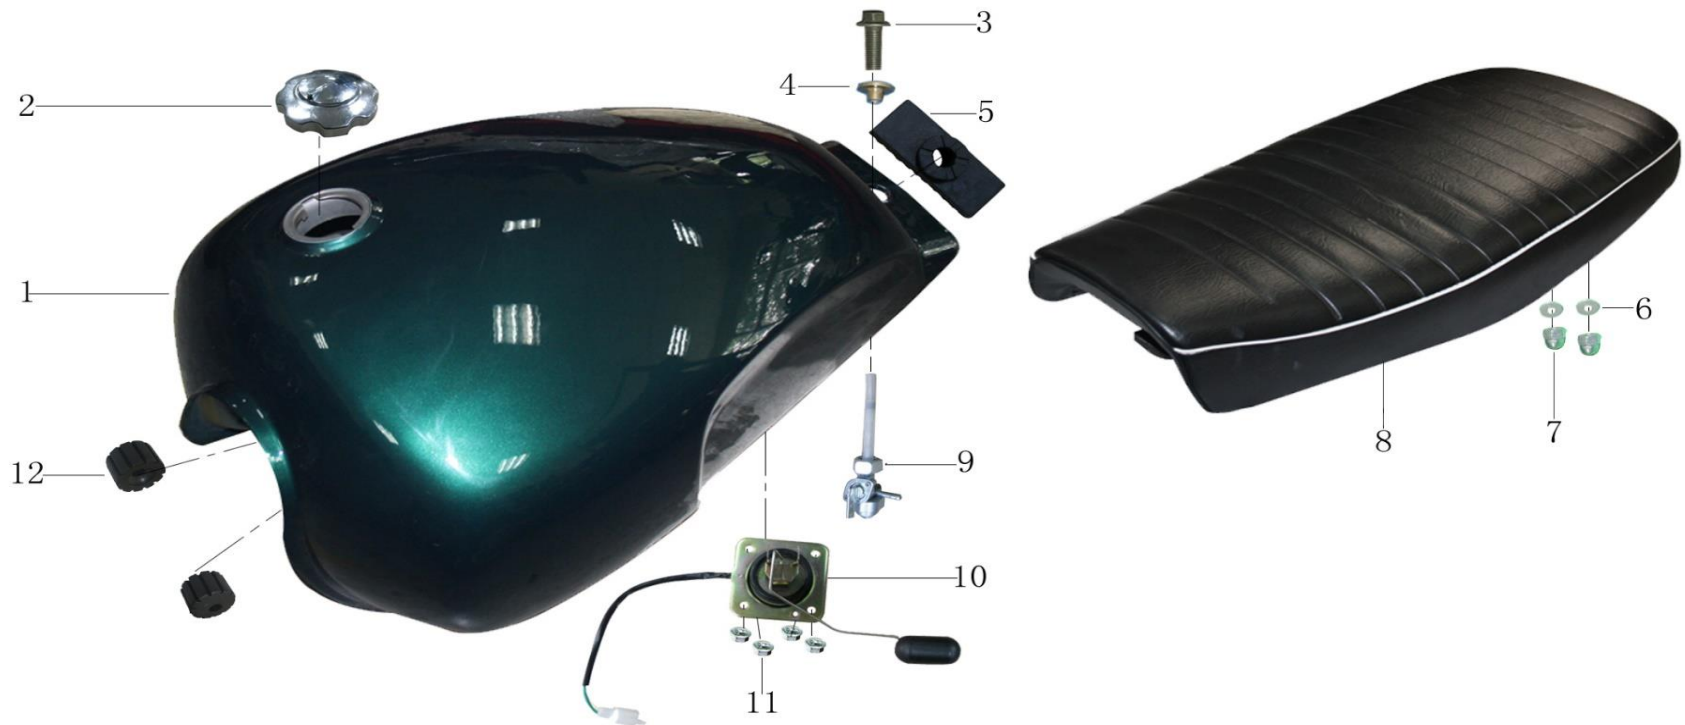

F-5 : SEAT, FUEL TANK

NO	PARTCODE	DESCRIPTION	QTY	REMARK
1	16031709	Fuel tank welding assy	1	
2	76020331	Fuel tank lock	1	
3	72011244	Bolt M8×30	1	
4	72040548	Rear bush, fuel tank	1	
5	73012322	Rear damping mat, fuel tank	1	
6	72040263	Washer 8	2	
7	72020440	Cap nut M8	2	
8	41161375	Seat assy	1	
9	16041501	Fuel cock	1	
10	31130091	Fuel sender assy	1	
11	72020178	Nut M6	4	
12	73012149	Front damping mat, fuel tank	2