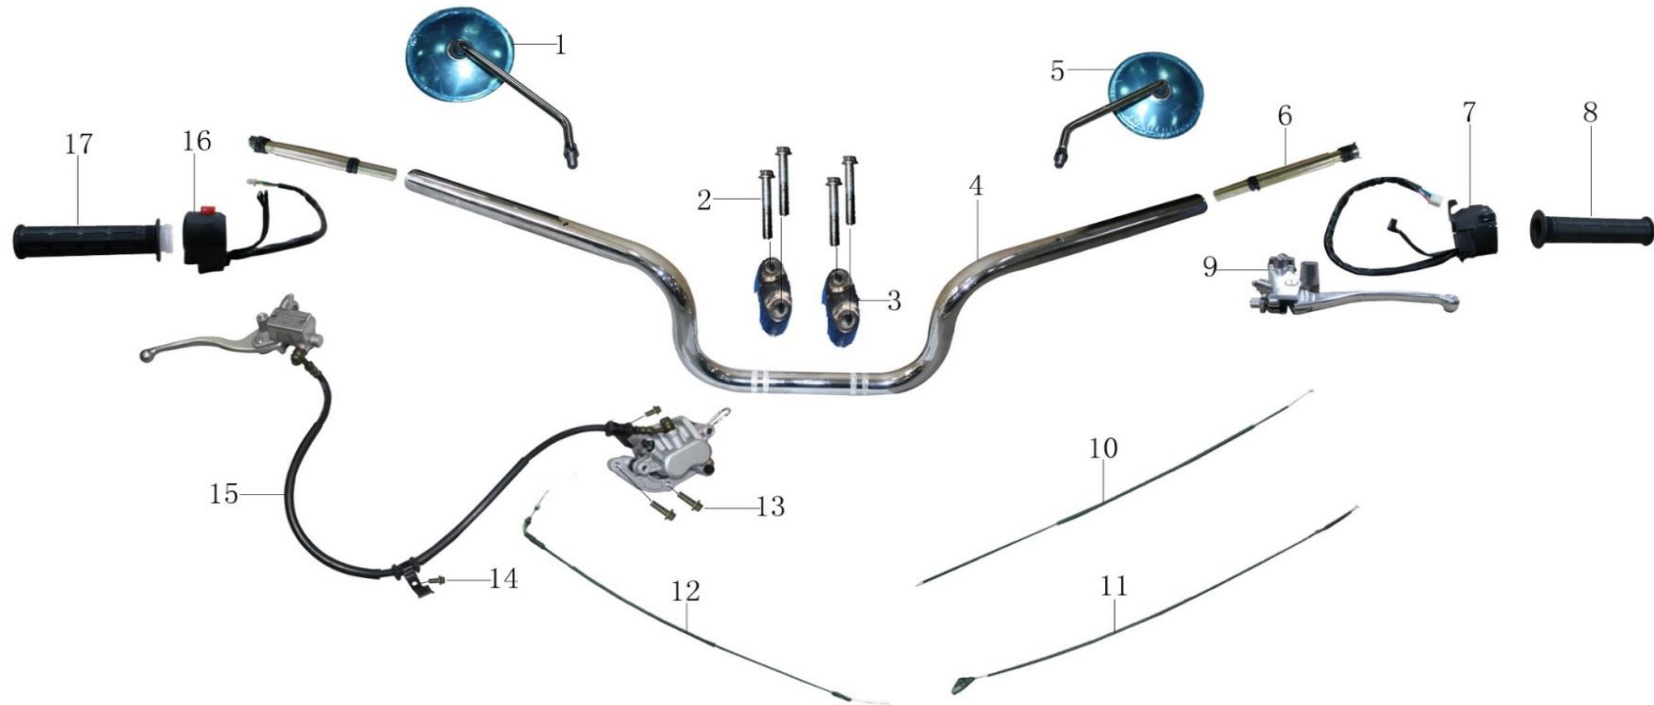

F-3 : STEERING SYSTEM

NO	PARTCODE	DESCRIPTION	QTY	REMARK
1	53230257	Rear view mirror, right	1	
2	46010152	Bolt	4	
3		Connecting clamp, handlebar tube	2	
4	45010366	Handle bar tube	1	
5	53240247	Rear view mirror, L	1	
6	45020044	Bob weight, handle bar	2	
7	36020219	Handlebar switch, LH	1	
8	45060104	Handle grip LH	1	
9	45190116	Clutch lever assy	1	
10	47040158	Choke cable	1	
11	47020246	Clutch cable	1	
12	47030277	Cable assy, throttle	1	
13	72011245	Bolt M8x35	2	
14	72011235	Bolt M6x12	2	
15	55020275	Front hydraulic disc brake	1	
16	36010210	Handlebar switch, RH	1	
17	45050104	Accel grid assy	1