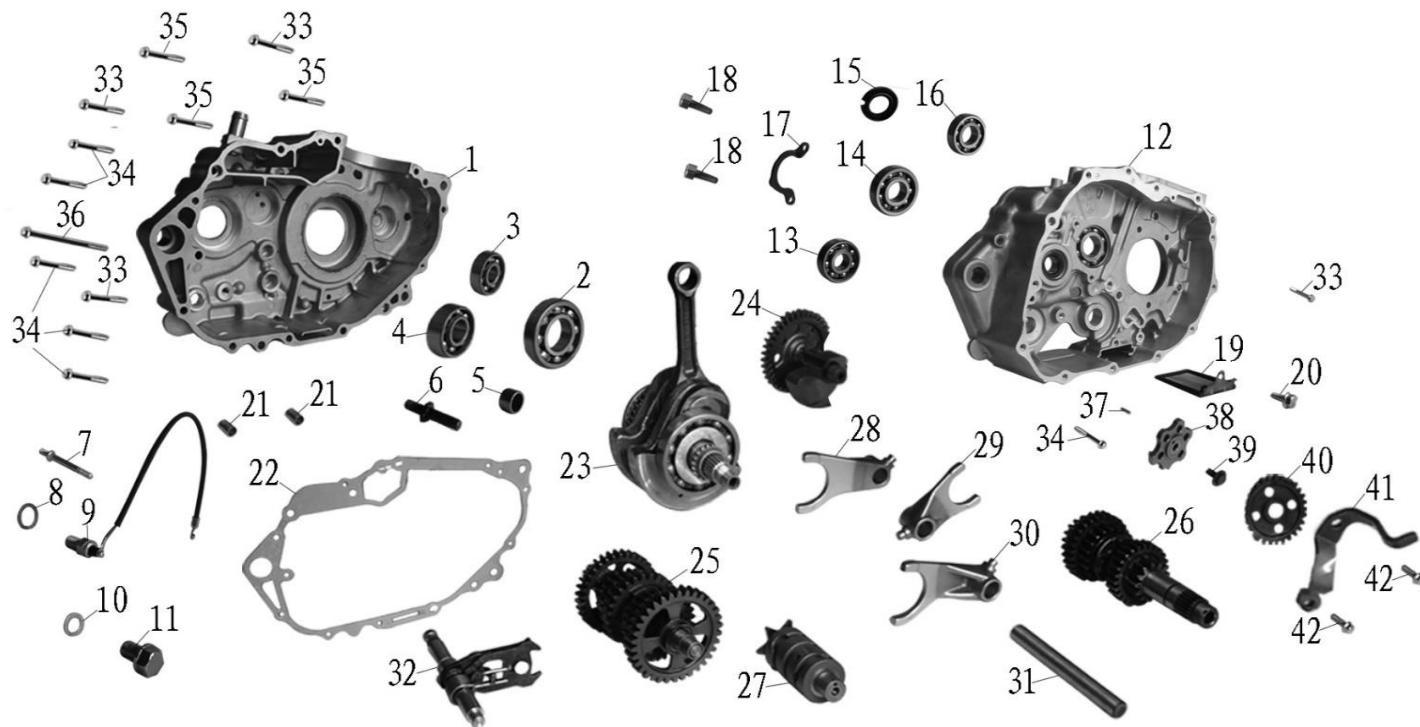

E-1 : L.CRANKCASE & R.CRANKCASE

NO	PARTCODE	DESCRIPTION	QTY	REMARK
1	11010287	ASSEMBLY,LEFT CRANKCASE	1	
2	70090086	BEARING(6203)	1	
3	70090085	BEARING(MR5525)	1	
4	70090084	BEARING(63/13YAB)	1	
5	70090059	NEEDLE BEARING(HK1210)	1	
6	72011363	BOLT M8x41	1	
7	72011364	STUD M6x63	1	
8	72040362	WASHER 10.2x14x1	1	
9	73130519	CABLE ASSEMBLY,GEAR INDICATION	1	
10	72040159	WASHER 12.2x20x1.5	1	
11	72010582	BOLT M12x1.5	1	
12	12010271	ASSEMBLY,LEFT CRANKCASE	1	
13	70090083	BEARING(6302YAB)	1