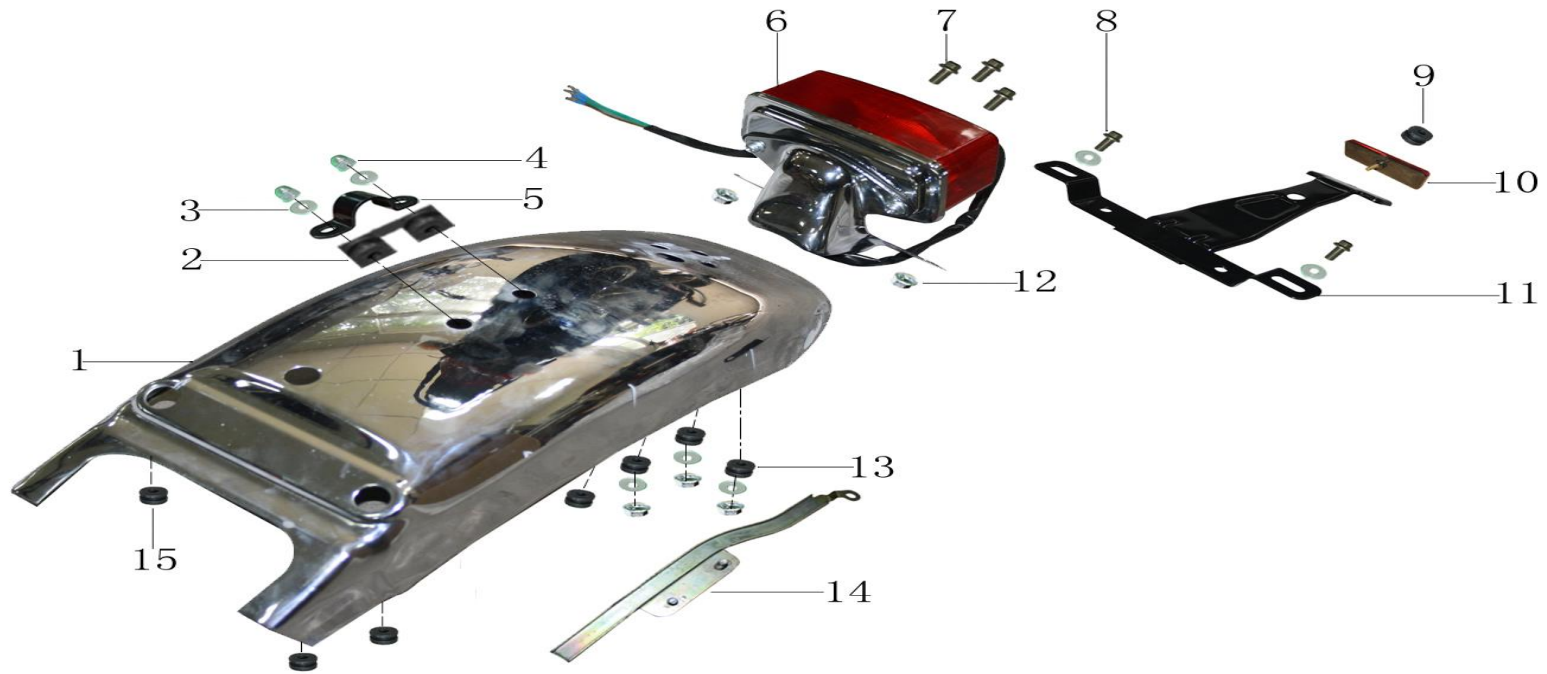

F-8 : REAR FENDER ASSY

NO	PARTCODE	DESCRIPTION	QTY	REMARK
1	53170560	Rear fender	1	
2	73012330	Rubber sleeve I, rear fender	1	
3	72040197	Washer 6	7	
4	72020348	Cap nut M6	2	
5	73032011	Mounting bracker, rear fender	1	
6	32060474	Taillamp assy	1	
7	72011237	Bolt M6×20	3	
8	72011236	Bolt M6×16	2	
9	73012164	Cushion rubber, rear license	1	
10	73060039	Rear reflector	1	
11	73280100	Rear license bracket	1	
12	72020178	Nut M6	5	
13	73012325	Installation rubber pad, taillamp	3	
14	73032010	Tensioning plate, taillamp	1	
15	73012329	Rubber sleeve II, rear fender	4