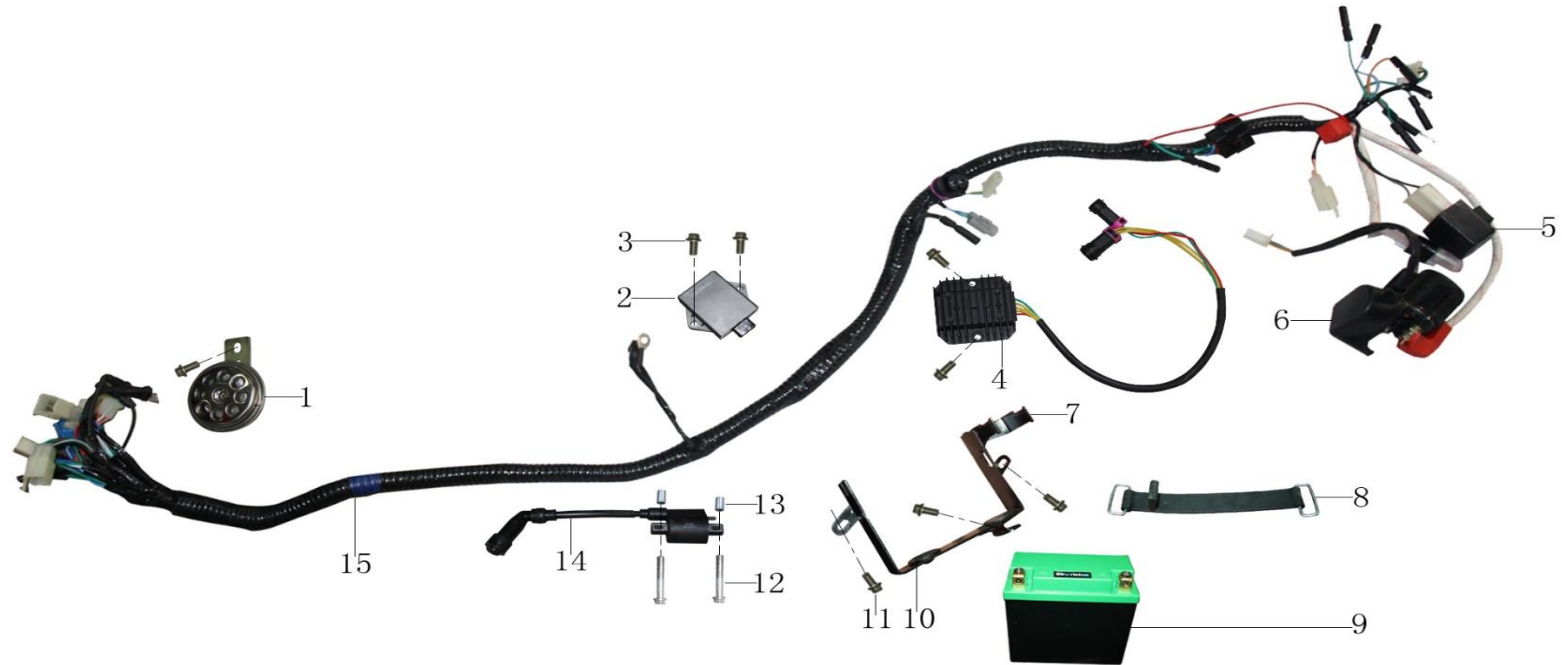

F-15 : ELECTRIC DEVICE

NO	PARTCODE	DESCRIPTION	QTY	REMARK
1	31080119	Horn	1	
2	31010082	Ignition Controller	1	
3	72011236	Bolt M6×16	2	
4	31030082	Voltage Regulator/VR	1	
5	31040019	Flasher relay	1	
6	31050047	Starter Relay	1	
7	73250154	Bracket, battery	1	
8	73012324	Battery band	1	
9	31070060	Battery	1	
10	73010197	Damping mat, battery	2	
11	72011235	Bolt M6×12	6	
12	72011241	Bolt M6×40	2	
13	70120307	Ignition coil bush	2	
14	31020112	Ignition Coil	1	
15	31061152	Main cable assy	1