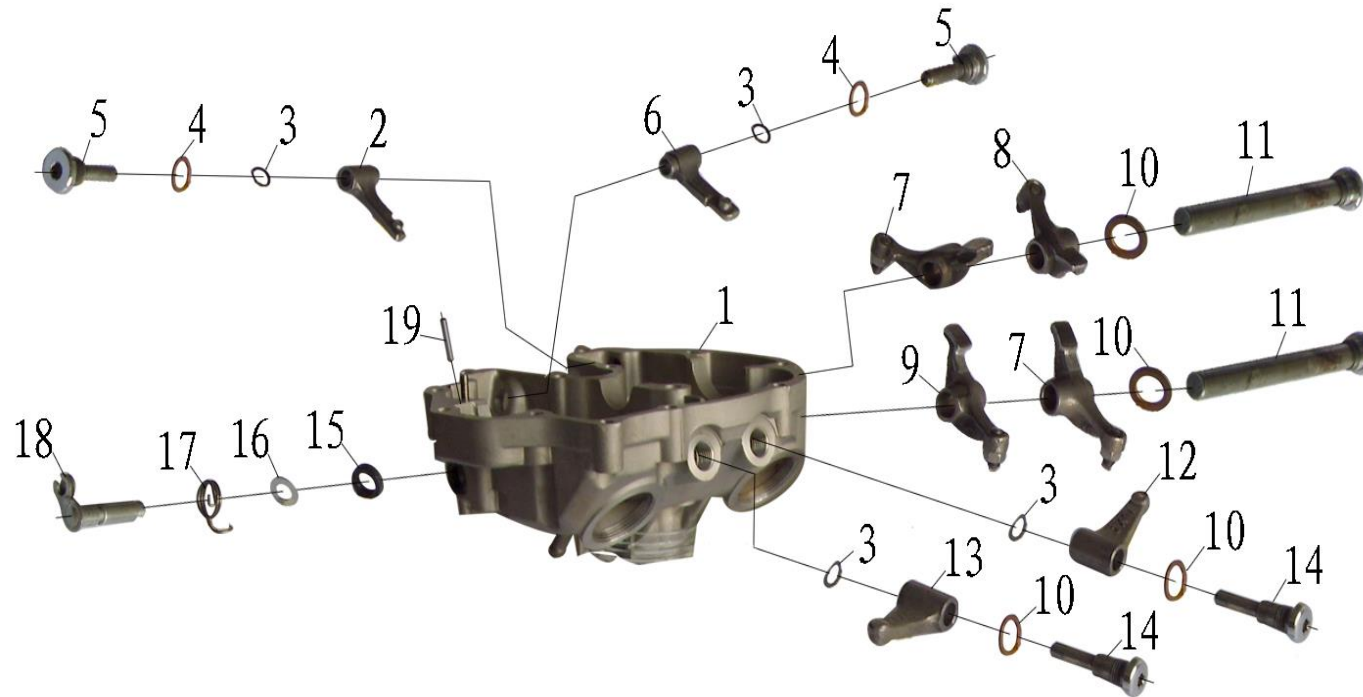

E-10 : CYLINDER HEAD COVER

NO	PARTCODE	DESCRIPTION	QTY	REMARK
1	22150112	CYLINDER HEAD COVER	1	
2	22050016	INTAKE VALVE ROCKER ARM(LEFT) SIGNED	1	
3	73031480	WAVE WASHER 8.2 X 12 X 0.3	4	
4	72040063	COPPER WASHER 12.2 X 18.5 X 2	2	
5	22070013	EXHAUST VALVE ROCKER ARM	2	
6	22050017	EXHAUST VALVE ROCKER ARM (RIGHT) SIGNED "B"	1	
7	22050019	EXHAUST VALVE ROCKER ARM SIGNED "A"	2	
8	22050020	EXHAUST VALVE ROCKER ARM SIGNED "C"	1	
9	22050018	INTAKE VALVE ROCKER ARM SIGNED "B"	1	
10	72040064	COPPER WASHER 14.2 X 20 X 1.5	4	
11	22070015	ROCKER ARM SHAFT M14 X 1.5	2	
12	22050021	INTAKE VALVE ROCKER ARM(LEFT)SIGNED "IN"	1	
13	22050018-IN	INTAKE VALVE ROCKER ARM(RIGHT)SIGNED "IN"	1	
14	22070014	ROCKER ARM SHAFT	2	
15	72110099	OIL SEAL 11 X 16 X 5	1	
16	72040371	WASHER 11.2 X 20 X 1	1	
17	72120088	SPRING	1	
18	24030031	DECOMPRESSION LEVER	1	
19	72060087	PIN SCREW 4 X 31	1