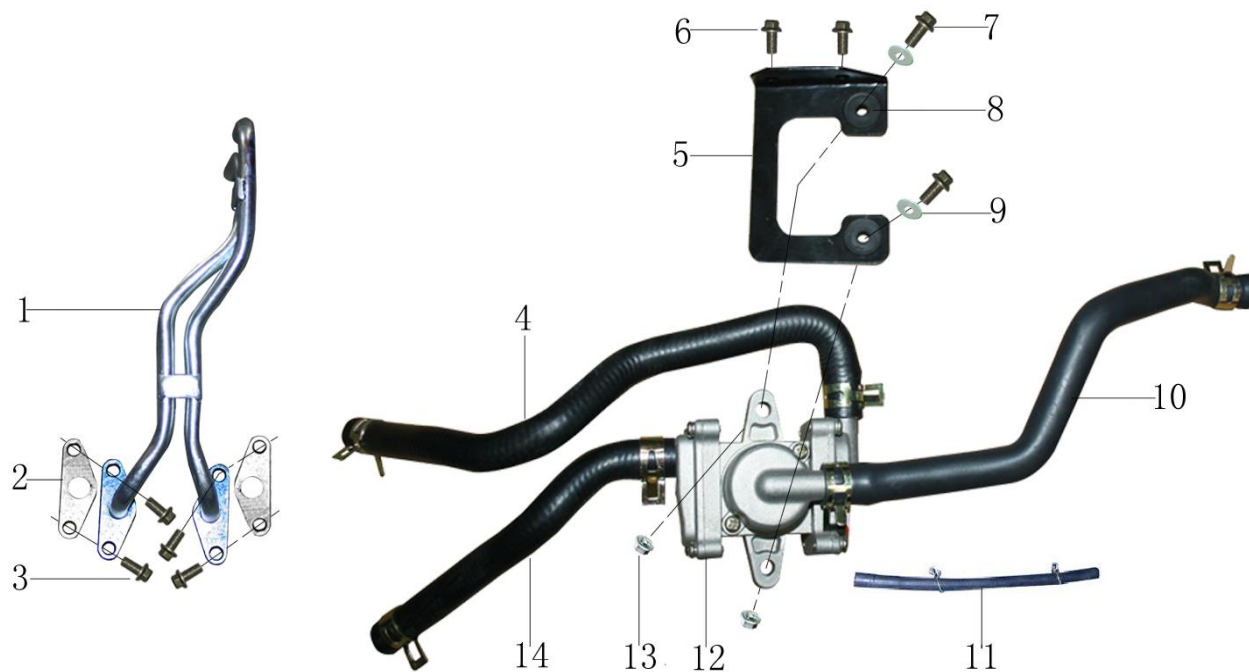

F-12 : SECONDARY AIR SUPPLY SET

NO	PARTCODE	DESCRIPTION	QTY	REMARK
1	18040083	Cylinder head connecting pipe assy	1	
2	72150218	Paper packing, cylinder head connecting pipe	2	
3	72010156	Bolt M6×16	4	
4	18070098	Rubber hose, one-way valve 1	1	
5	73032009	Bracket, secondary injection valve	1	
6	72011235	Bolt M6×12	2	
7	72011238	Bolt M6×25	2	
8	73012325	Installation rubber pad, taillamp	2	
9	72040197	Washer 6	2	
10	18080083	Rubber hose, control valve	1	
11	18090081	Rubber hose, shut-off valve	1	
12	18060057	Secondary air injection valve	1	
13	72020178	Nut M6	2	
14	18070099	Rubber hose, one-way valve 2	1