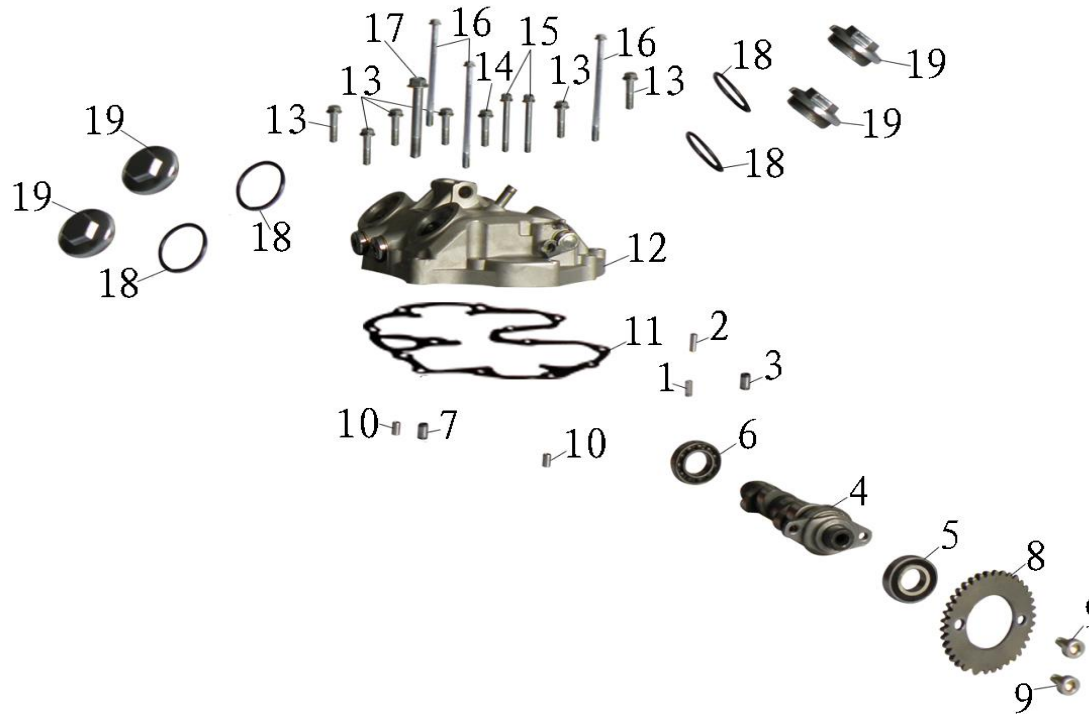

E-10 : CYLINDER HEAD COVER

NO	PARTCODE	DESCRIPTION	QTY	REMARK
1	22150112	CYLINDER HEAD COVER	1	
2	22050016	INTAKE VALVE ROCKER ARM(LEFT) SIGNED	1	
3	73031480	WAVE WASHER 8.2 X 12 X 0.3	4	
4	72040063	COPPER WASHER 12.2 X 18.5 X 2	2	
5	22070013	EXHAUST VALVE ROCKER ARM	2	
6	22050017	EXHAUST VALVE ROCKER ARM (RIGHT) SIGNED "B"	1	
7	22050019	EXHAUST VALVE ROCKER ARM SIGNED "A"	2	
8	22050020	EXHAUST VALVE ROCKER ARM SIGNED "C"	1	
9	22050018	INTAKE VALVE ROCKER ARM SIGNED "B"	1	
10	72040064	COPPER WASHER 14.2 X 20 X 1.5	4	
11	22070015	ROCKER ARM SHAFT M14 X 1.5	2	
12	22050021	INTAKE VALVE ROCKER ARM(LEFT)SIGNED "IN"	1	
13	22050018-IN	INTAKE VALVE ROCKER ARM(RIGHT)SIGNED "IN"	1	
14	22070014	ROCKER ARM SHAFT	2	
15	72110099	OIL SEAL 11 X 16 X 5	1	
16	72040371	WASHER 11.2 X 20 X 1	1	
17	72120088	SPRING	1	
18	24030031	DECOMPRESSION LEVER	1	
19	72060087	PIN SCREW 4 X 31	1	

E-11 : CYLINDER HEAD COVER & CAMSHAFT ASSEMBLY

NO	PARTCODE	DESCRIPTION	QTY	REMARK
1	72120086	SPRING	1	
2	72060088	PIN	1	
3	72060090	PIN 10 X 18	1	
4	22080029	CAMSHAFT ASSEMBLY ASSY	1	
5	70090089	BEARING 18 X 37 X 9 (OIL SEAL OUTSIDE)	1	
6	70090090	BEARING 20 X 37 X 9	1	
7	72060090	PIN 10 X 18	1	
8	15170067	TIMING DRIVEN SPROCKET	1	
9	72011369	BOLT M7 X 9.4	2	
10	72060012	DOWEL PIN 8 X 14	2	
11	72130392	CYLINDER HEAD GASKET(STEEL)	1	
12	22150176	CYLINDER HEAD COVER	1	
13	72010169	BOLT M6 X 35	6	
14	72010389	BOLT M6 X 40	1	
15	72010392	BOLT M6 X 65	2	
16	72011375	BOLT M6 X 118	3	
17	72011374	BOLT M6 X 70	1	
18	72150015	O-RING	4	
19	22140006	VALVE COVER	1	