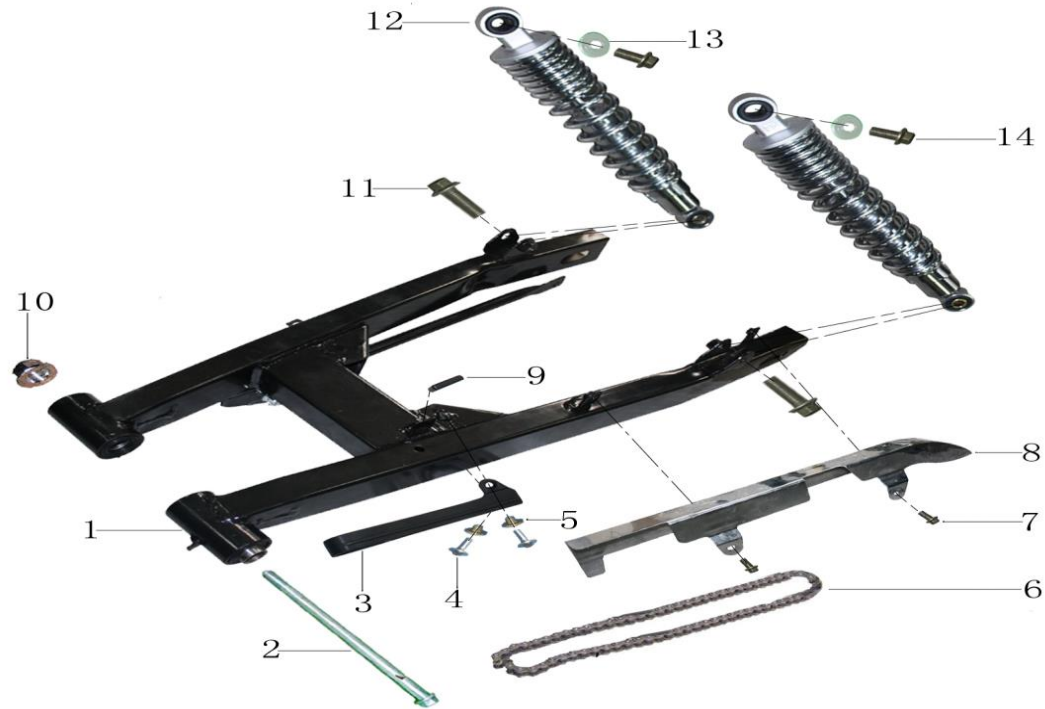

F-9 : SWING ARM/REAR RDAMPER

NO	PARTCODE	DESCRIPTION	QTY	REMARK
1	41040724	Swing arm assy	1	
2	70030158	Fork Shaft	1	
3	73110077	Buffer chaincase defence	1	
4	72011922	Cross recessed pan head screw, small 6*12	2	
5	70120280	Flanged Bush	2	
6	54120173	Chain	1	
7	72011235	Bolt M6×12	2	
8	73080194	Chain box	1	
9	73012153	Limit rubber mat, chain box	1	
10	72020324	Nut M14×1.5	1	
11	72010758	Bolt M10×1.25×40	2	
12	41070429	Rear shock absorber	2	
13	72040477	Washer 6.5*25*1.6	2	
14	72011923	Hexagon round-head step-bolt M6*16	2