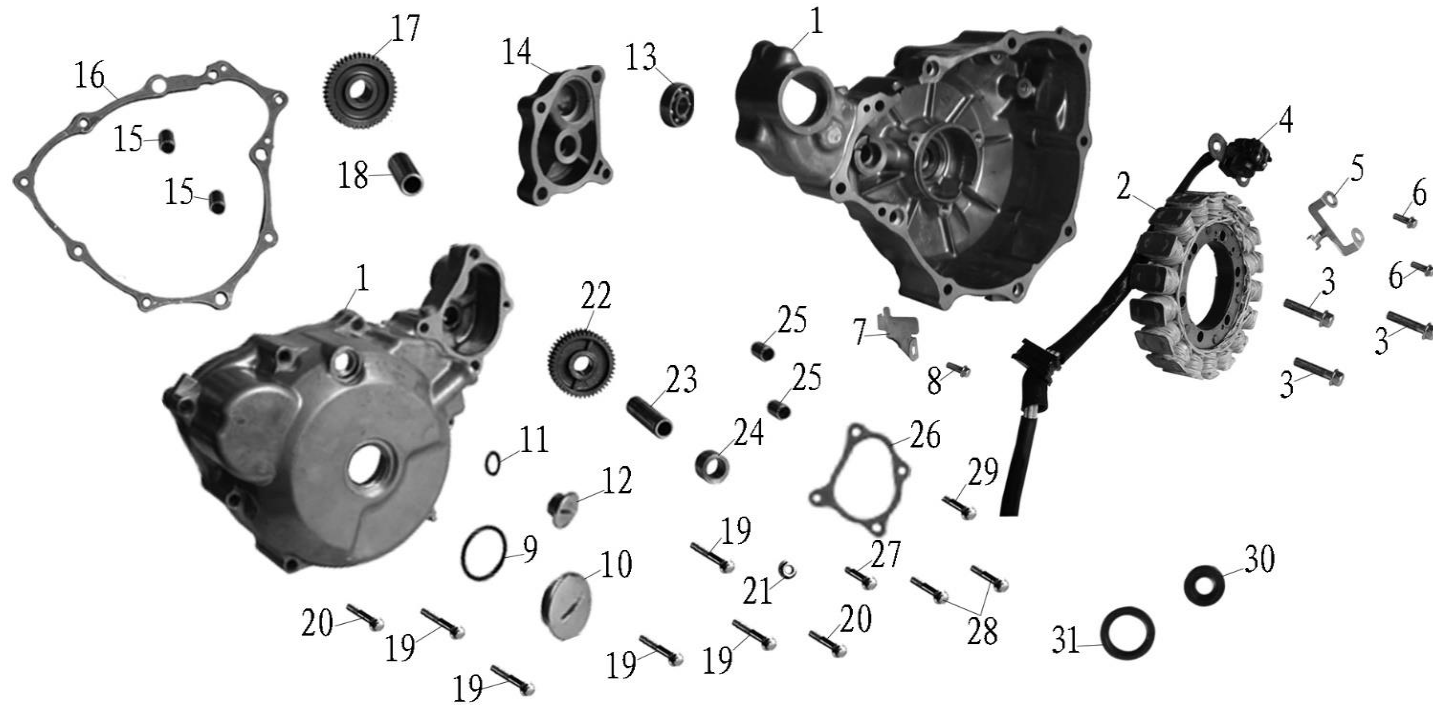

E-9 : L.CRANKCASE COVER

NO	PARTCODE	DESCRIPTION	QTY	REMARK
1	14010434	L.CRANKCASE COVER	1	
2	31140136	STATOR ASSY, MAGNETO	1	
3	72010388	BOLT M6 X 32	3	
4			1	
5			1	
6	72010157	BOLT M6 X 16	2	
7	73031478	NIP, PRESS LINE	1	
8	72010157	BOLT M6 X 16	1	
9	72150009	INSPECTION HOLE SCREW O-RING (BIG)	1	
10	14060021	INSPECTION HOLE SCREW (BIG)	1	
11	72150021	INSPECTION HOLE SCREW O-RING (SMALL)	1	
12	14060022	INSPECTION HOLE SCREW (SMALL)	1	
13	70090091	BEARING 6000 (10X26X8)	1