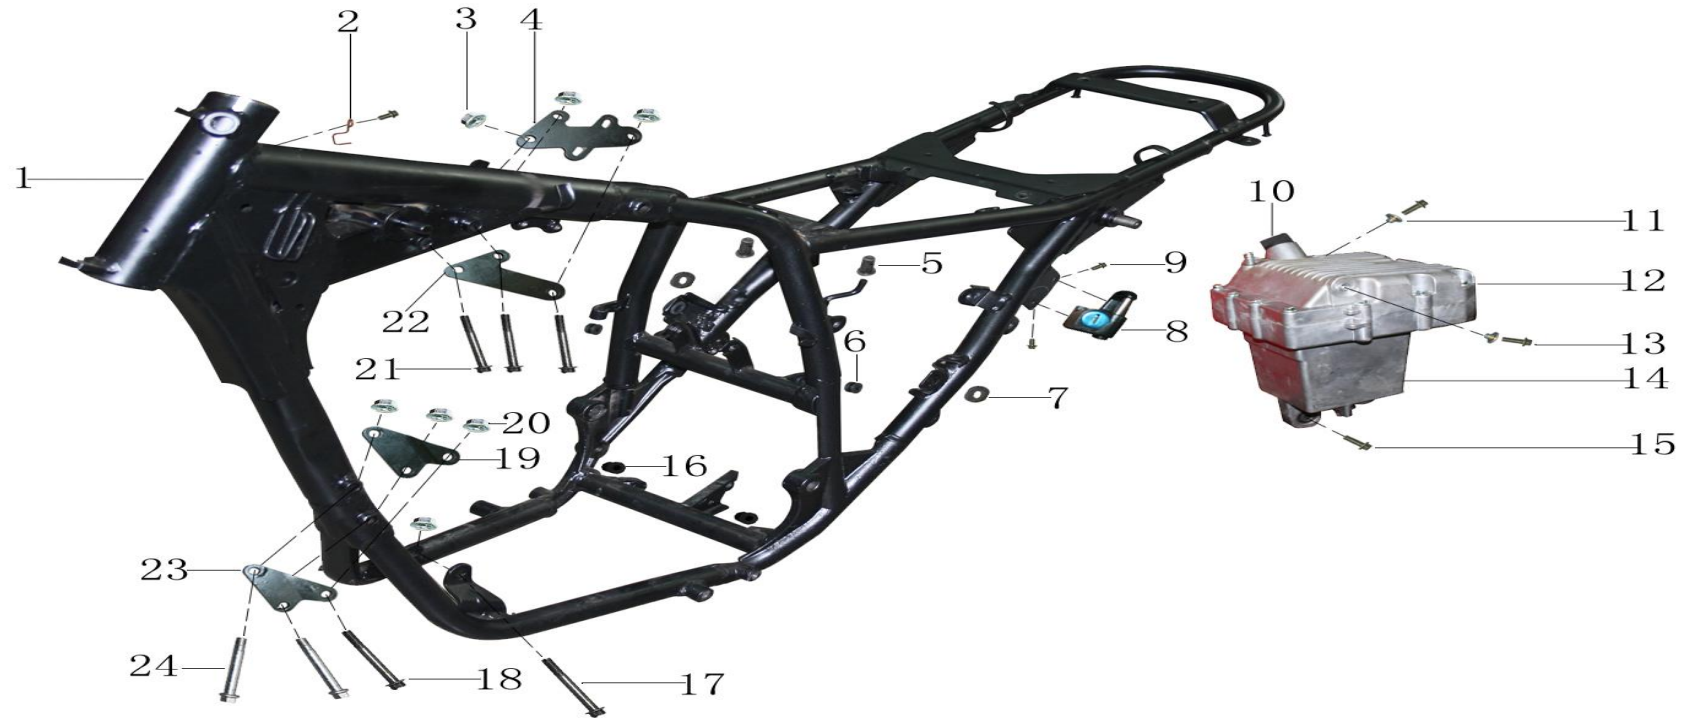

F-16 : FRAME WELDING ASSEMBLY

NO	PARTCODE	DESCRIPTION	QTY	REMARK
1	41011113	Frame welding assy	1	
2	73032013	Clutch cable wire hook	1	
3	72020231	Nut M8	4	
4	73070533	Upper connecting board, R. (engine)	1	
5	73012326	Rubber washer,side cover	2	
6	73012321	Cushion rubber, oil pot	2	
7	73010318	Rubber washer,side cover	2	
8	76020331	Helmat lock	1	
9	72011235	Bolt M6×12	3	
10	73012332	Dipstick	1	
11	72040551	Flanged Bush Φ6.5*Φ18*5	2	
12	16080010	Upper cover, oil pot	1	
13	72011238	Bolt M6×25	2