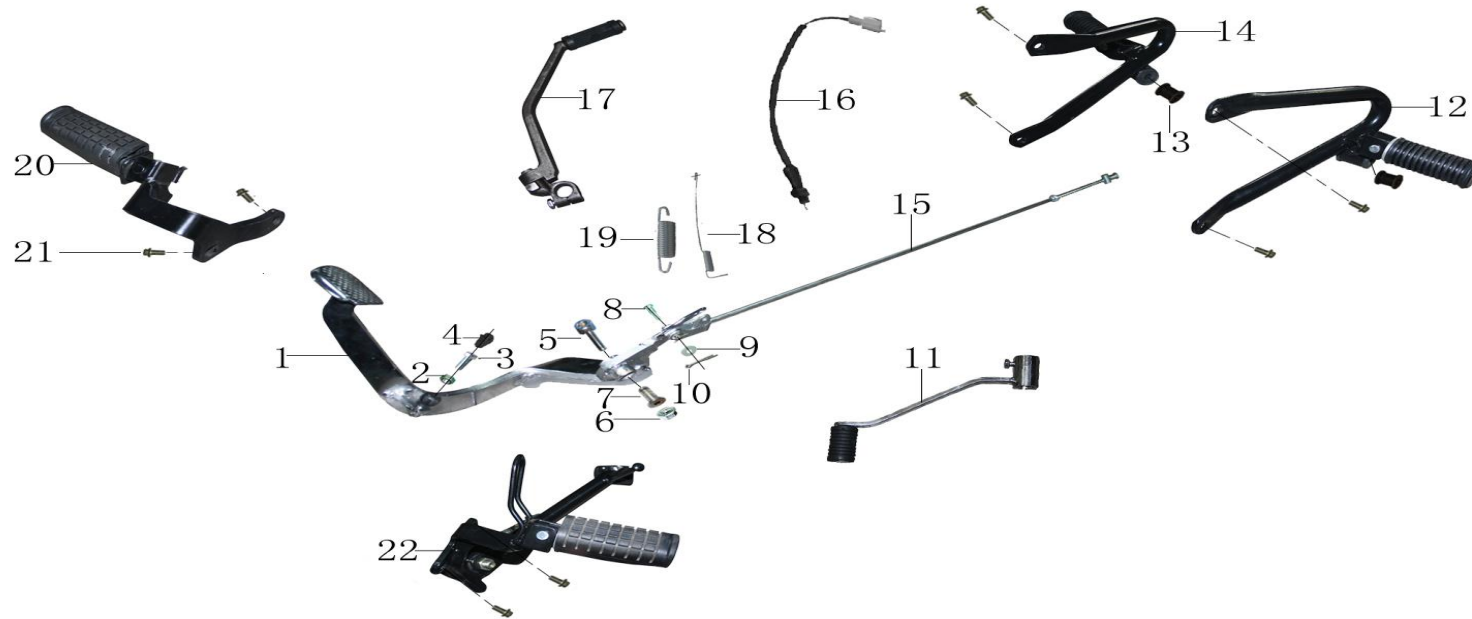

F-10 : FOOTREST/STAND

NO	PARTCODE	DESCRIPTION	QTY	REMARK
1	55070321	Rear brake pedal assy	1	
2	72020211	Nut M6	1	
3	72011230	Bolt M6×20	1	
4	73012331	Position-limit rubber sleeve, rear brake pedal	1	
5	72011921	Hexagon bolt M8*60	1	
6	72020231	Nut M8	1	
7	70230004	Bush, rear brake pedal	1	
8	72060052	Pin shaft 6×18	1	
9	72040249	Washer 6	1	
10	72060050	Cottar Pin 2×20	1	
11	45080330	Gearshift arm	1	
12	41140307	Rear Footrest assy, L	1	
13	41420033	Rubber pillion footrest, RR	2