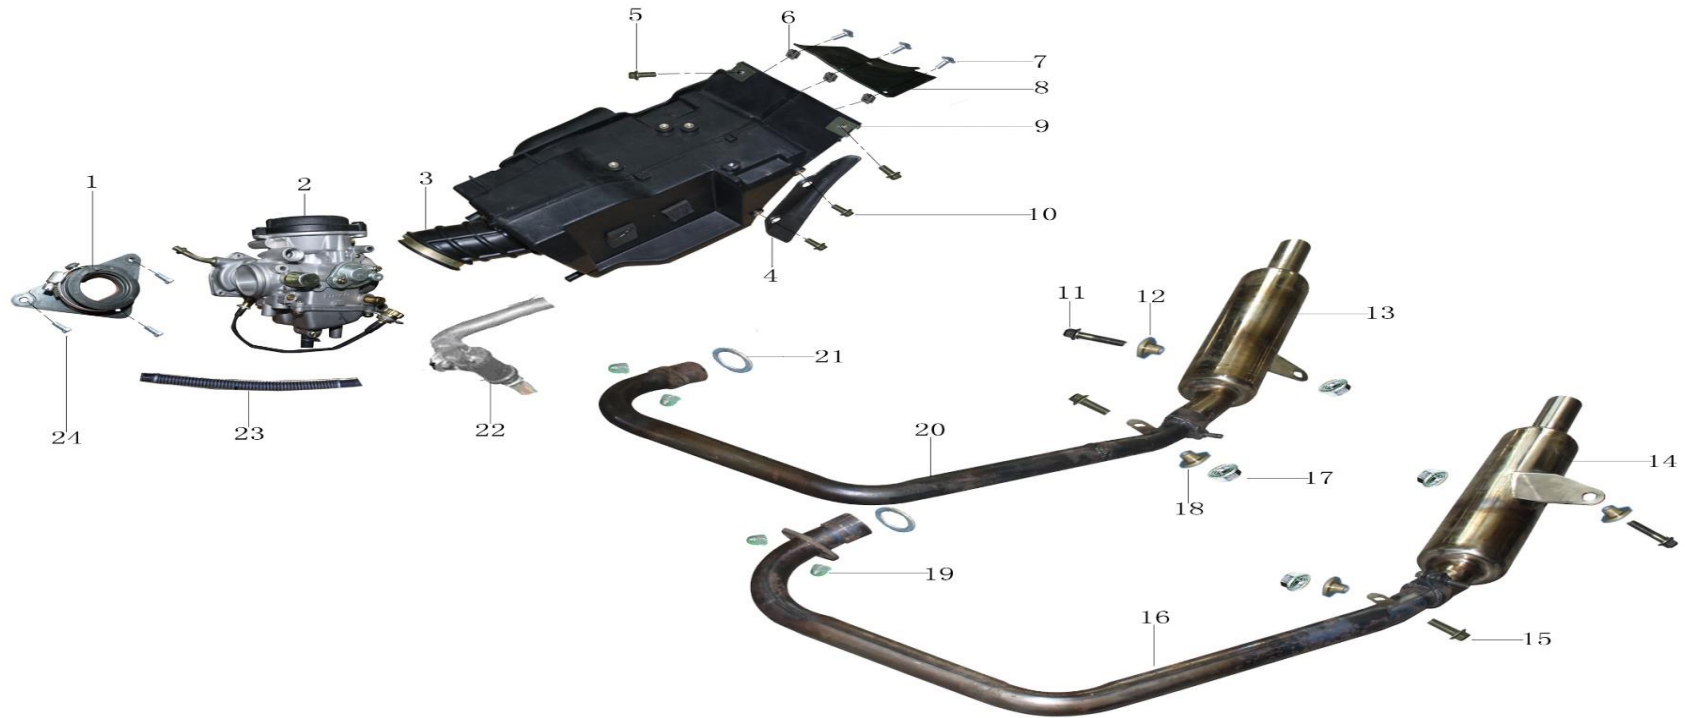

F-11 : AIR CLEANER ASSY/MUFFLER

NO	PARTCODE	DESCRIPTION	QTY	REMARK
1	18030969	Pipe intake	1	
2	16003309	Carburetor assy	1	
3	18020297	Air cleaner assy	1	
4		Air cleaner cover, left	1	
5	72011236	Bolt M6×16	2	
6	72160002	Clamp Nut M5	3	
7	72030472	Screw M5×12	3	
8	73021054	Front water-borne plate, rear fender	1	
9	72020221	Welding clamp nut M6	2	
10		Bolt	2	
11	72011918	Bolt M8×50	2	
12	72040550	Installation bush, muffler Φ9XΦ30X27	2	
13	18012145	Assy, R•exhaust muffler	1