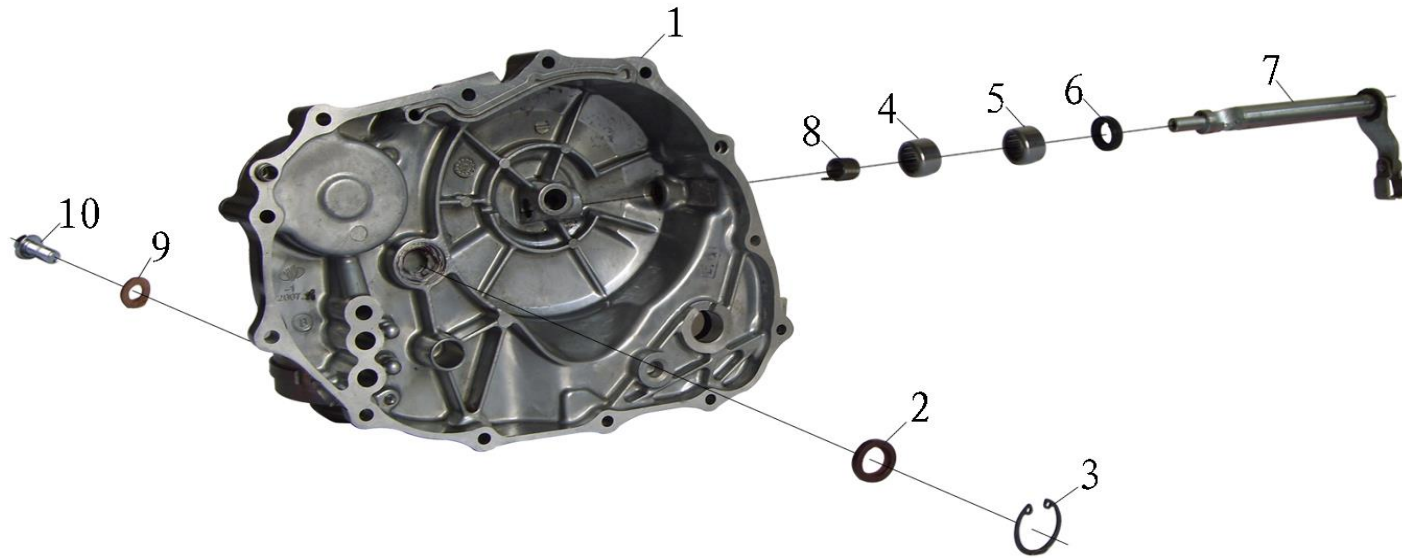

E-13 : R.CRANKCASE COVER

NO	PARTCODE	DESCRIPTION	QTY	REMARK
1	13010899	RIGHT CRANKCASE COVER	1	
2	72110097	OIL SEAL 14 X 22 X 5	1	
3	72080066	RETAINER RING	1	
4	72090020	BEARING HK1210	1	
5	72090020	BEARING HK1210	1	
6	72110098	OIL SEAL 12 X 18 X 5	1	
7	24030031	CLUTCH JOY STICK	1	
8	72120084	SRING, CLUTCH JOY STICK	1	
9	72040361	COPPER WASHER 6.2 X 12.5 X 1.2	1	
10	72011365	BOLT M6 X 12	1