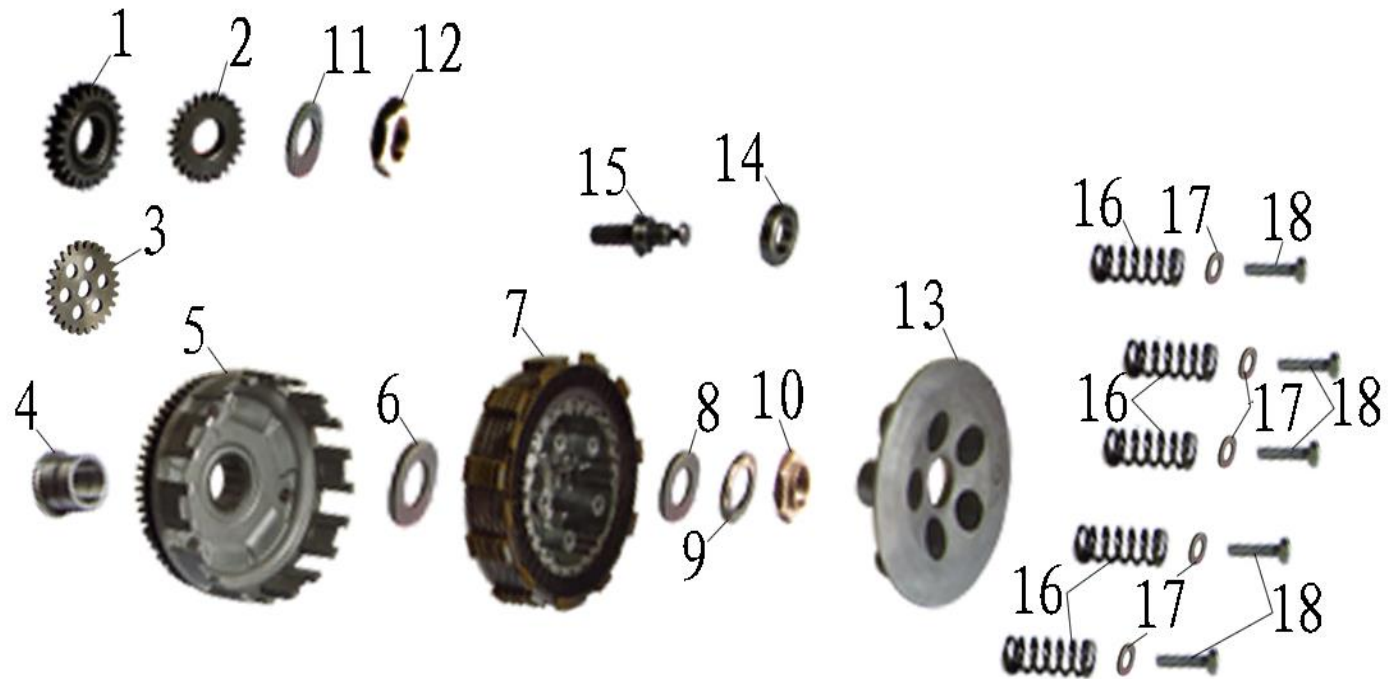

E-12 : CLUTCH

NO	PARTCODE	DESCRIPTION	QTY	REMARK
1	24020044	PRIMARY INITIATIVE GEAR	1	
2	21080002	DRIVE GEAR, OIL PUMP	1	
3	21080003	DRIVEN REAR, OIL PUMP	1	
4	24070208	CLUTCH BUSH 22 X 28 X 29.3	1	
5		CLUTCH OUTER COVER	1	
6	2470204	WASHER 22 X 35 X 2	1	
7		INITIATIVE PLATE ASSY, CLUTCH	1	
8	72040367	WASHER 18.2 X 32.2 X 2	1	
9	24070165	BUTTERFLY WASHER 18.4 X 30 X 2	1	
10	72020360	CLUTCH FIXING NUT M18 X 1	1	
11	72040367	WASHER 18.2 X 32.2 X 2	1	
12	72020360	LOCK NUT M18 X 1	1	
13		DRIVING DISC	1	
14	24070205	BEARING 17 X 30 X 12	1	
15	24070206	CLUTCH HANDSPIKE	1	
16		SPRING, CLUTCH	5	
17		WASHER	5	
18		BOLT M6 X 35	5	
5,7,13,16,17,18	24120104	CLUTCH ASSY	1